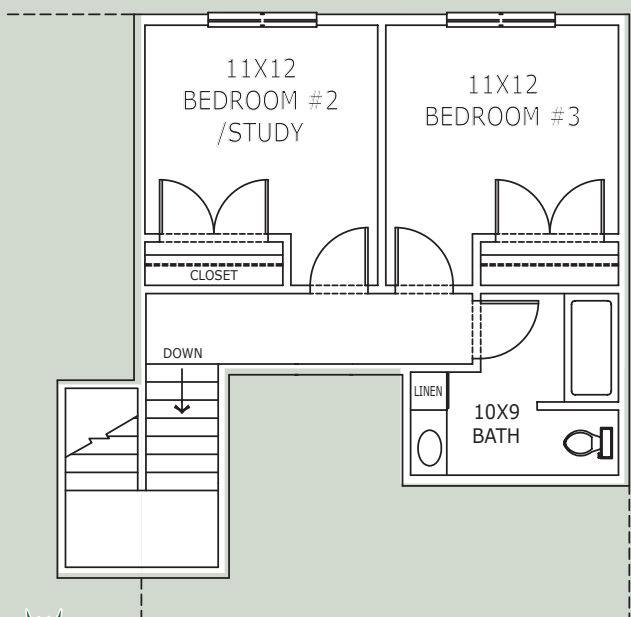

AVON CAPE
1st Floor - 1405 sf

AVON CAPE
2nd Floor - 435 sf

OPTIONAL FINISHED BASEMENT AVAILABLE

Elevations, floor plans, specifications, and prices are subject to addition, deletion or change by the builder and/or developer.