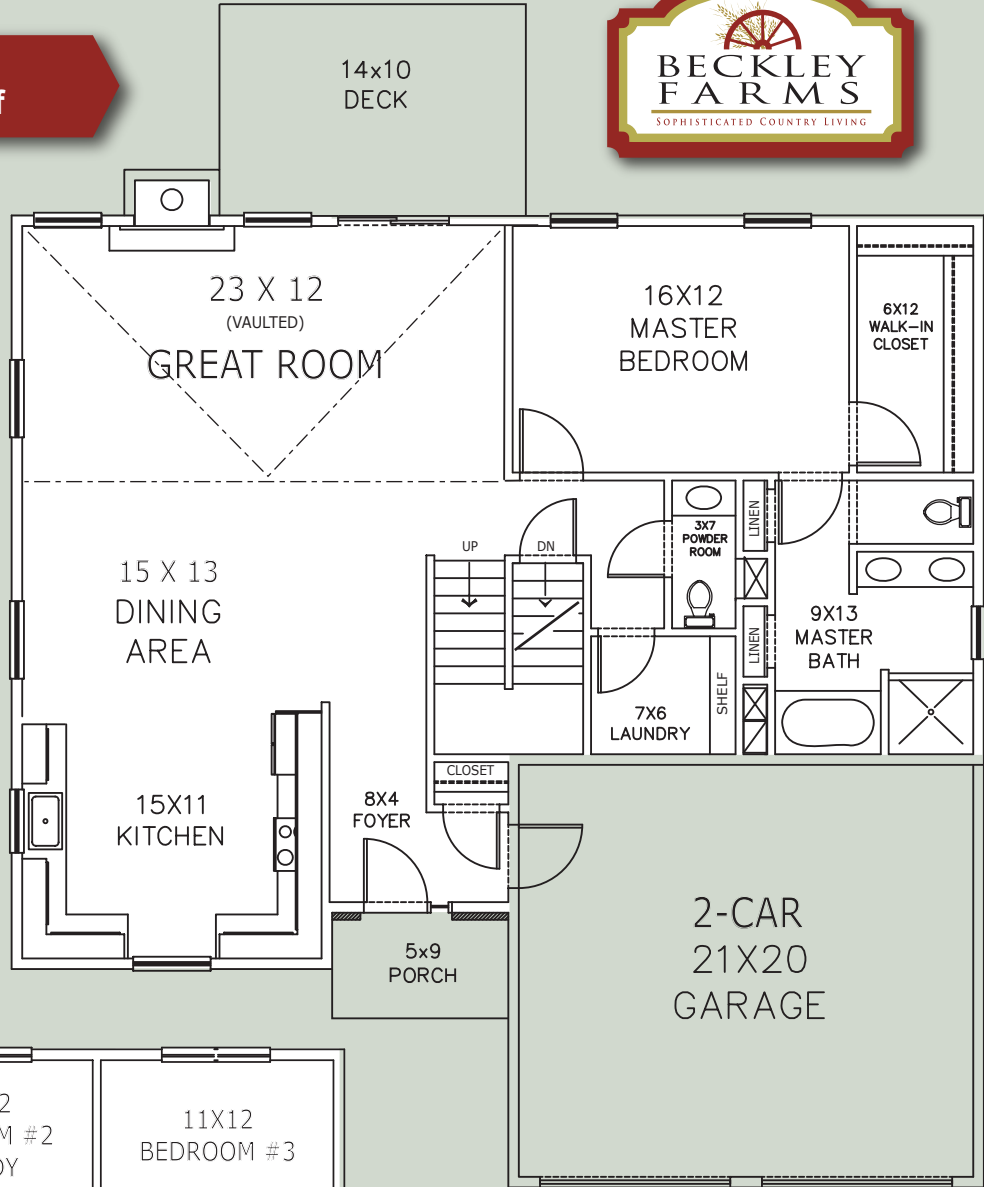

AVON CAPE
1st Floor - 1405 sf

AVON CAPE
2nd Floor - 435 sf

OPTIONAL FINISHED BASEMENT AVAILABLE

Elevations, floor plans, specifications, and prices are subject to addition, deletion or change by the builder and/or developer.