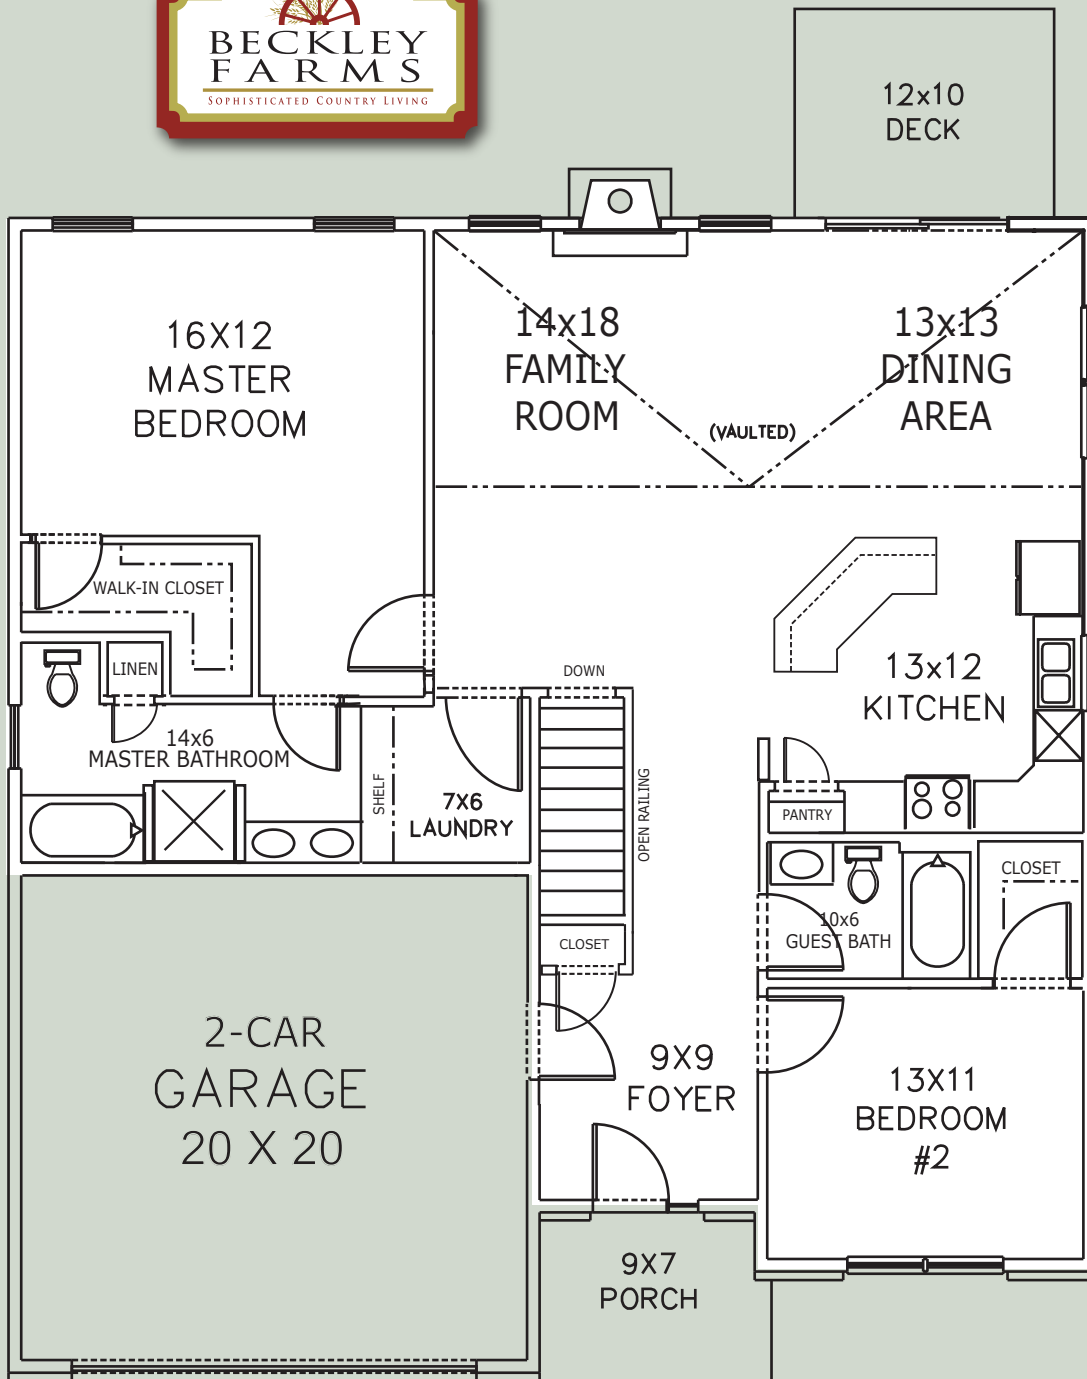

Elevations, floor plans, specifications, and prices are subject to addition, deletion or change by the builder and/or developer.

WESTON
1875 sf

OPTIONAL FINISHED
BASEMENT AVAILABLE

CTADULTCONDOS.COM

www.beckleyfarms.com

860-829-8598

Elevations, floor plans, specifications, and prices are subject to addition, deletion or change by the builder and/or developer.

WESTON
1875 sf

OPTIONAL FINISHED BASEMENT AVAILABLE

CTADULTCONDOS.COM